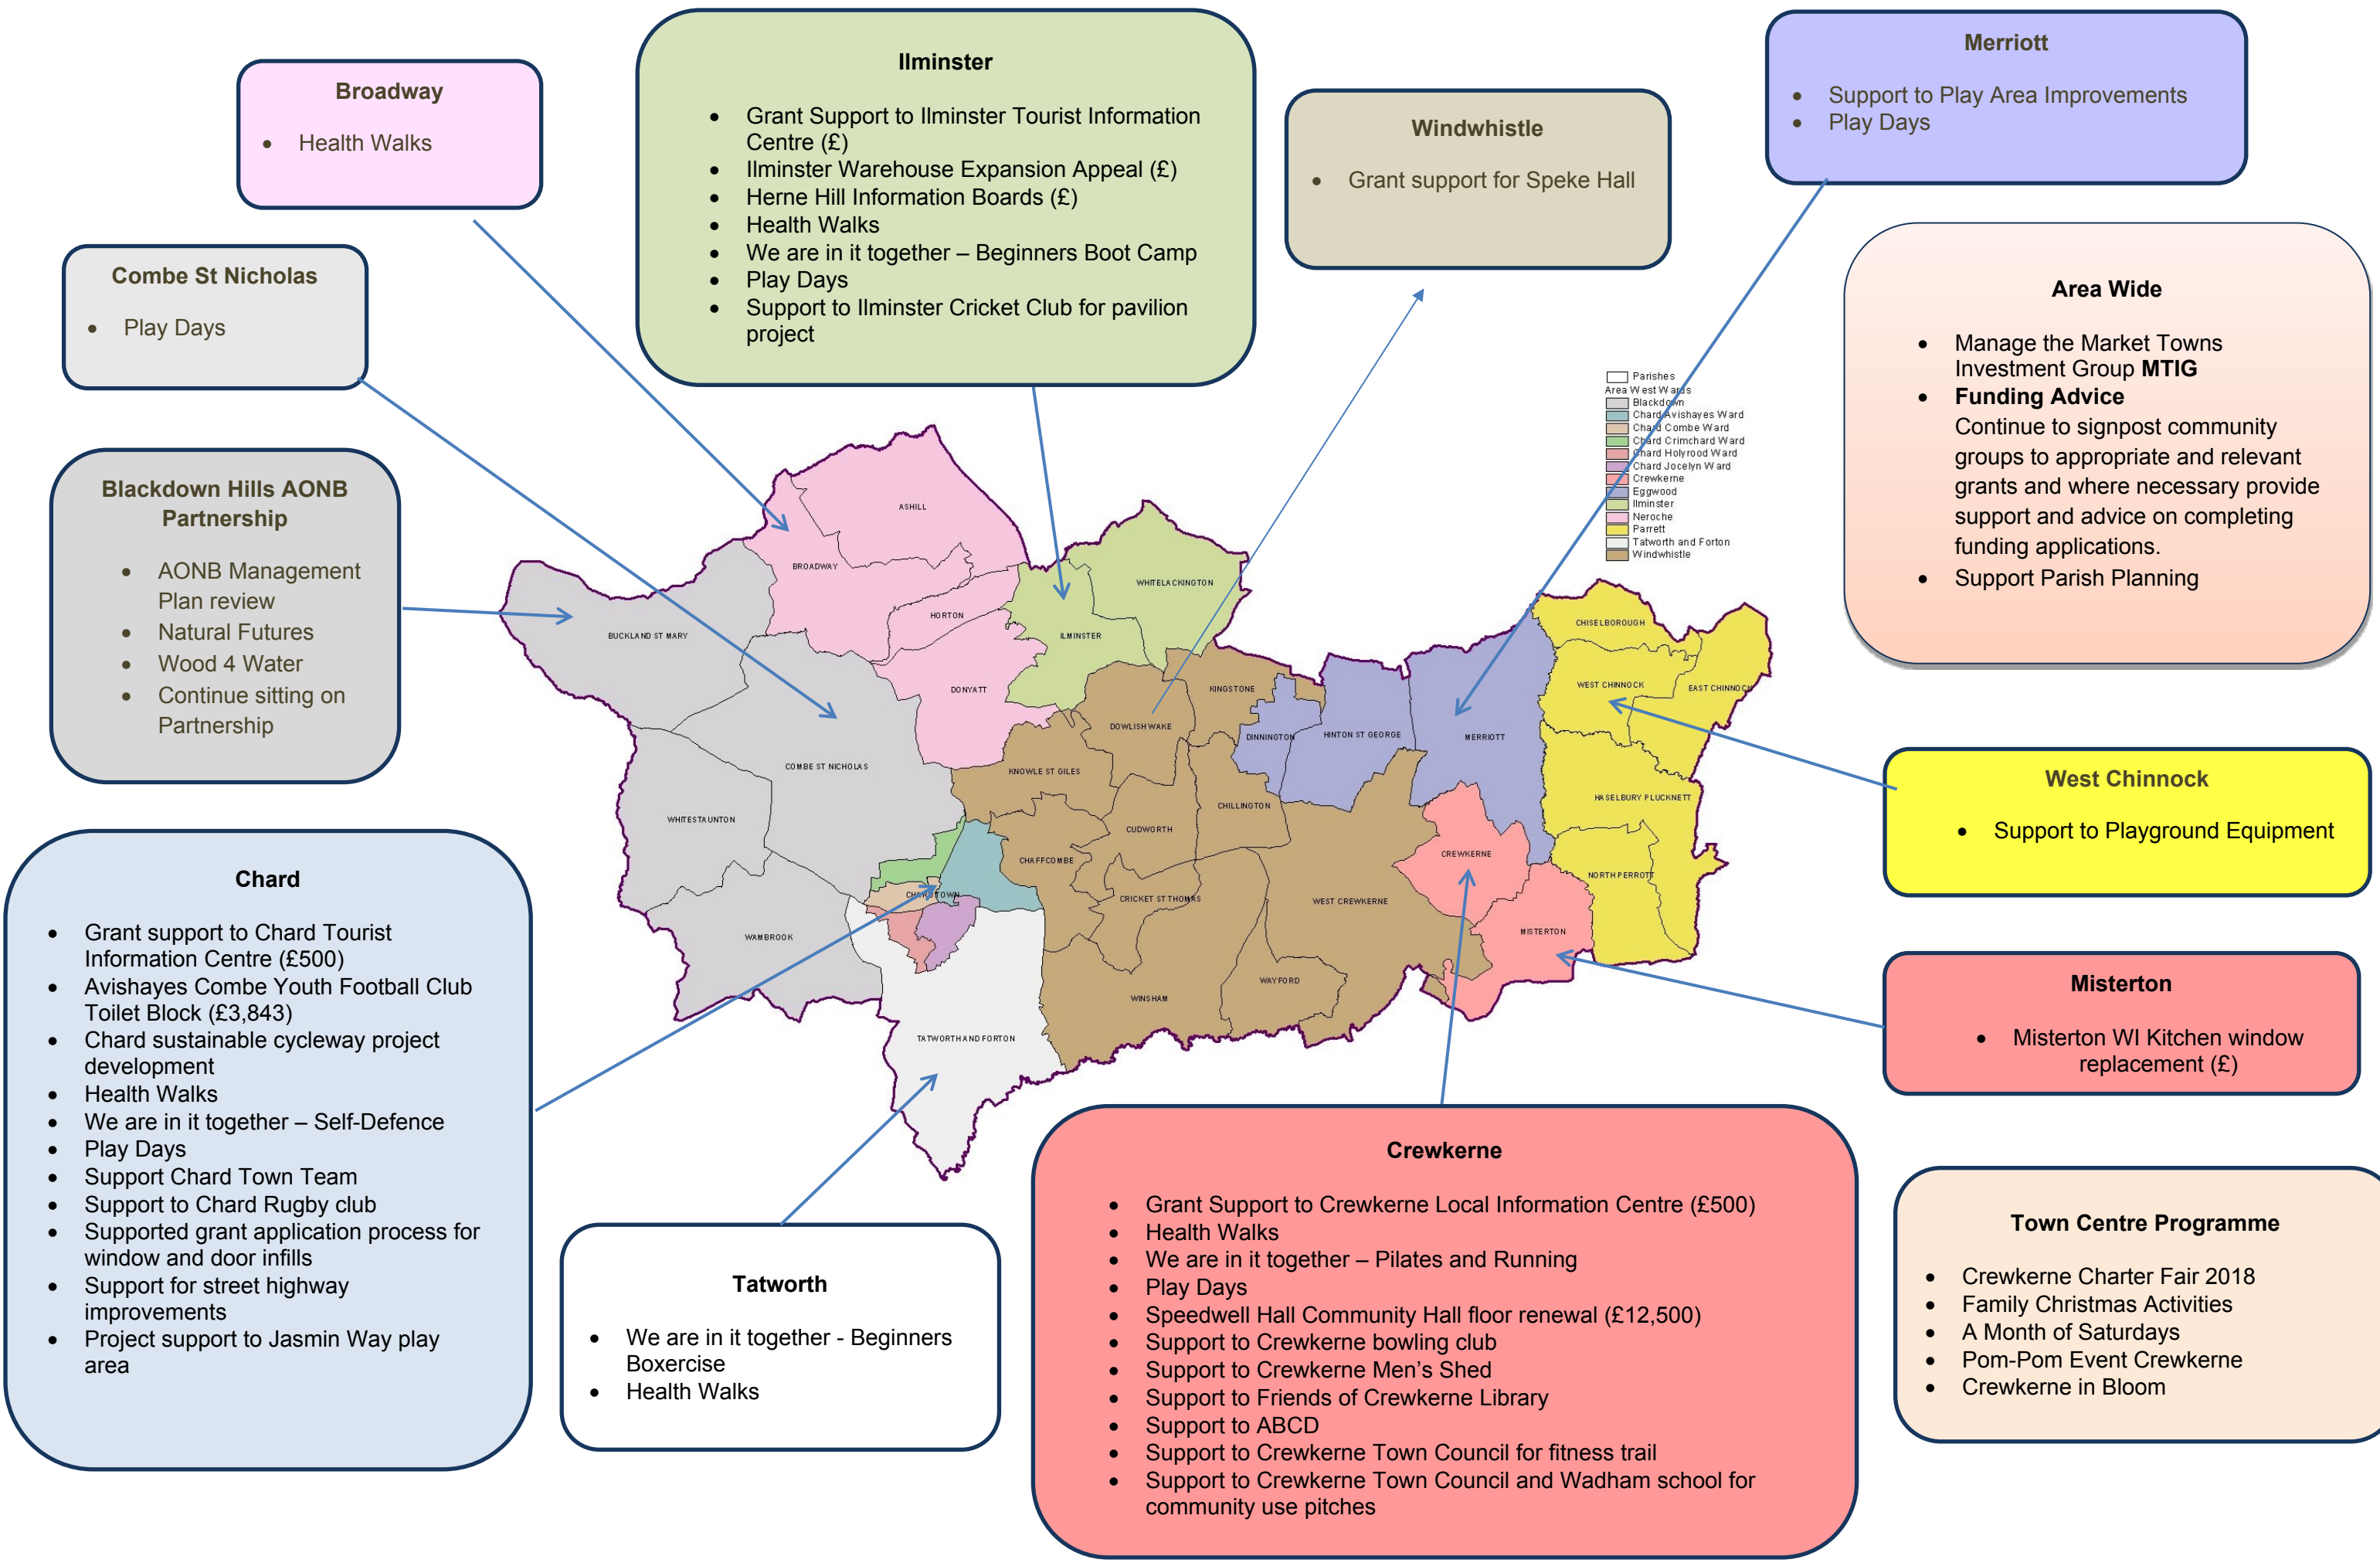

Area West local project support (April – Dec 2018)

Broadway

- Health Walks

Ilminster

- Grant Support to Ilminster Tourist Information Centre (£)
- Ilminster Warehouse Expansion Appeal (£)
- Herne Hill Information Boards (£)
- Health Walks
- We are in it together – Beginners Boot Camp
- Play Days
- Support to Ilminster Cricket Club for pavilion project

Windwhistle

- Grant support for Speke Hall

Merriott

- Support to Play Area Improvements
- Play Days

Combe St Nicholas

- Play Days

Area Wide

- Manage the Market Towns Investment Group **MTIG**
- **Funding Advice**
Continue to signpost community groups to appropriate and relevant grants and where necessary provide support and advice on completing funding applications.
- Support Parish Planning

Town Centre Programme

- Crewkerne Charter Fair 2018
- Family Christmas Activities
- A Month of Saturdays
- Pom-Pom Event Crewkerne
- Crewkerne in Bloom